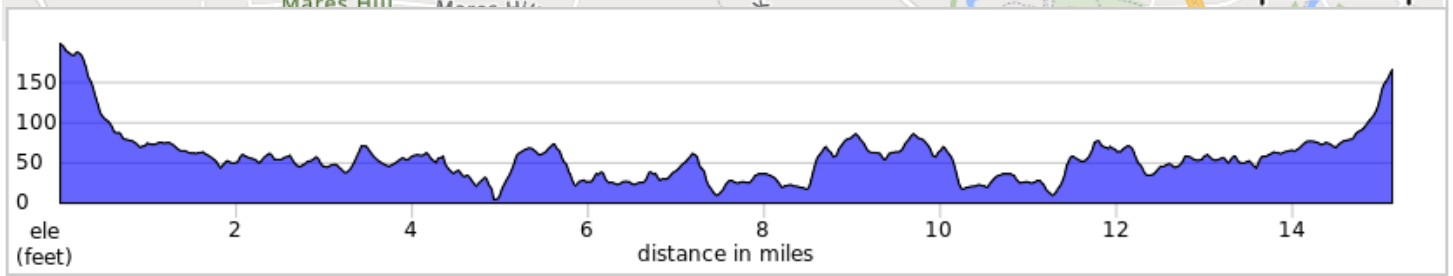

15.1 mile Ivoryton Monday night

GPS Link: <https://ridewithgps.com/routes/43272374>

15.1 mile Ivoryton Monday night

Dist	Type	Note
0.0		Start of route
0.1		R onto Ebony Lane
0.5		L onto Main Street
1.1		Straight through stop sign TCO Main St
3.2		Straight through traffic light TCO Saybrook Rd
3.8		Sharp L onto South Main Street
4.2		R onto South Main Street
4.3		Slight R at stop sign onto West Avenue
4.4		R onto Main Street
4.7		U turn at end,
4.8		R onto Ferry Street
4.9		L onto Pratt St
5.2		R onto North Main Street
5.6		R onto New City St

5.6 miles. +1711/-296 feet

Dist	Type	Note
5.8		L onto Riverview St
6.0		R onto Foxboro Road
6.4		U turn at end
6.8		Straight TCO Maple Ave
7.2		R onto N Main St
9.3		R onto Brockway Ferry Rd
9.4		U turn and go back the way you came
9.4		L onto River Rd
11.4		R onto Dennison Rd
11.8		Bear L TCO Dennison Rd
12.6		Slight R onto Main Street, CT 154
14.2		Continue onto Main Street
14.9		R onto Ebony Lane
15.1		End of route

9.5 miles. +4771/-340 feet