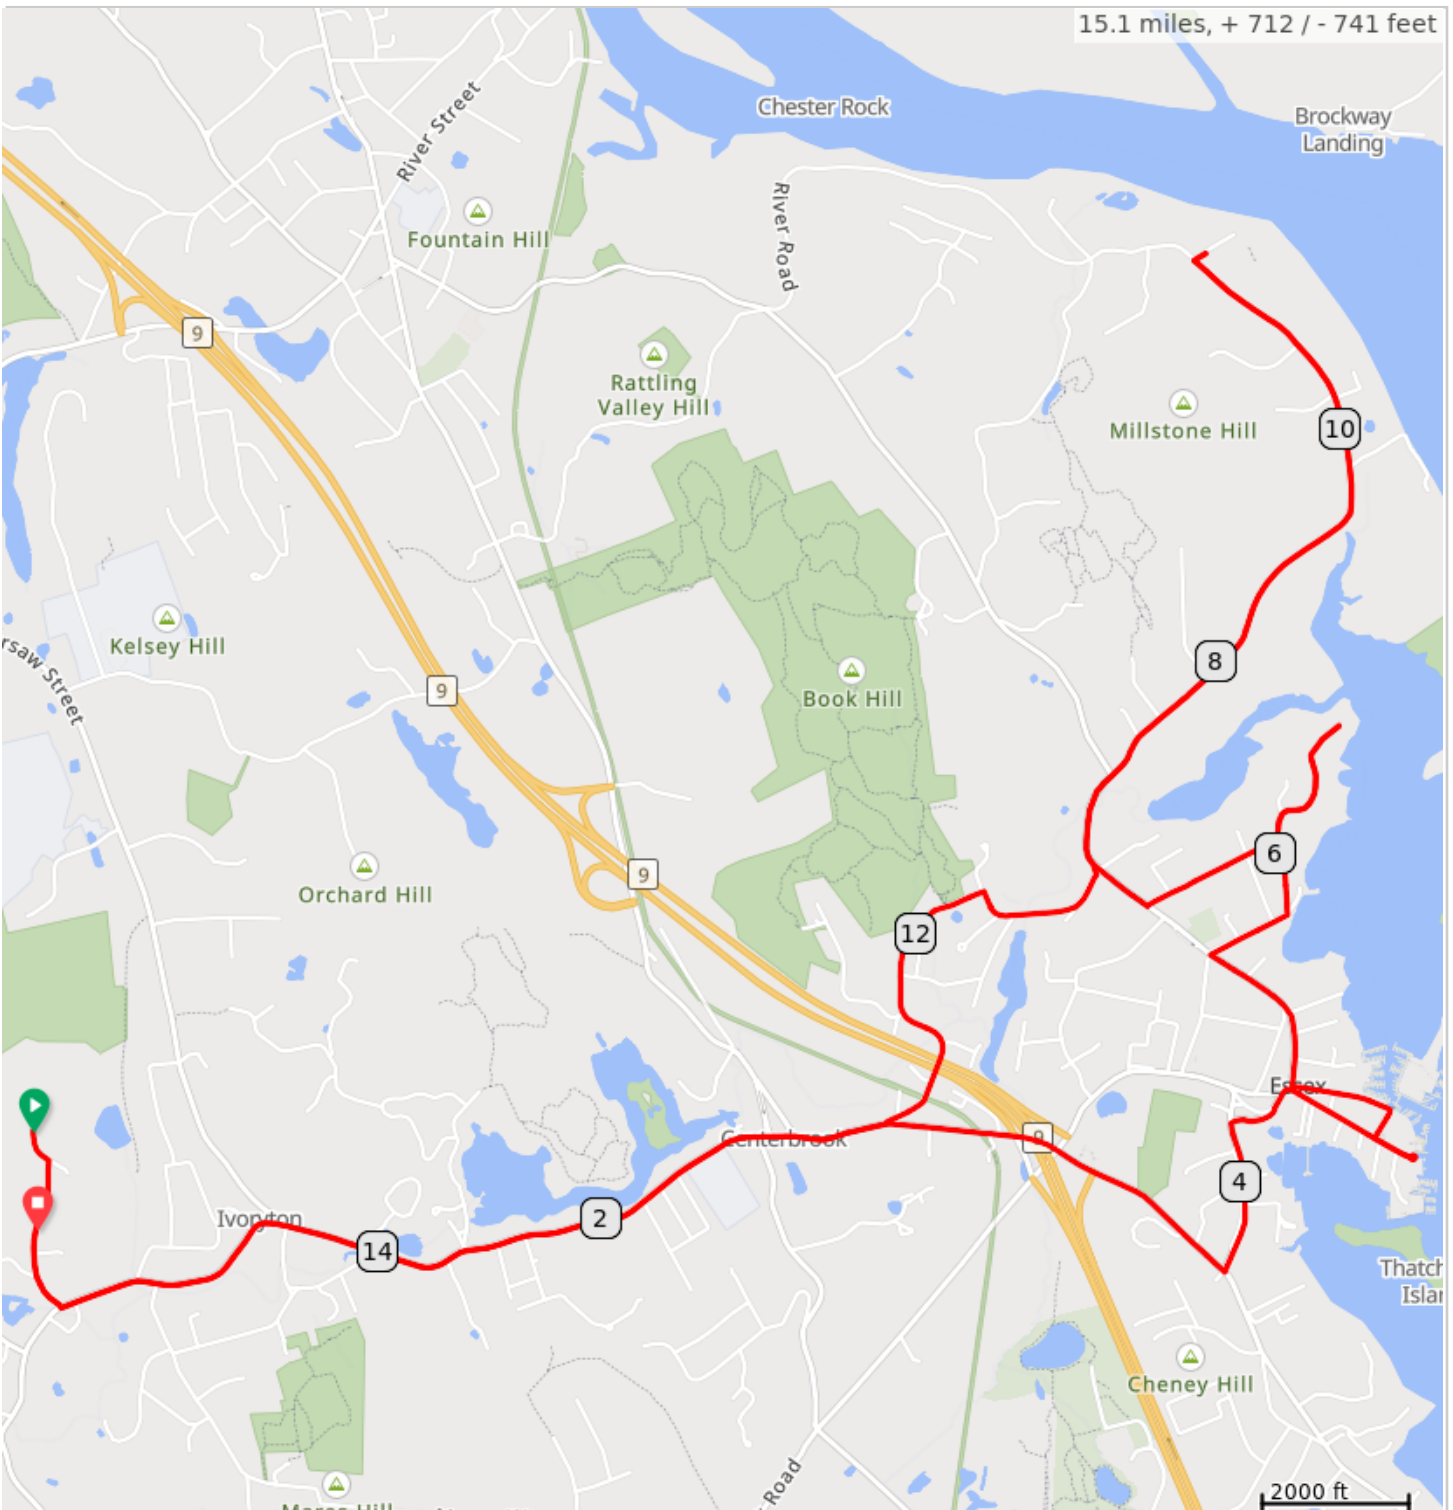

15.1 mile Ivoryton Monday night

GPS Link: <https://ridewithgps.com/routes/43272374>

15.1 mile Ivoryton Monday night

Dist	Type	Note
0.0		Start of route
0.1		R onto Ebony Lane
0.5		L onto Main Street
1.1		Straight through stop sign TCO Main St
3.2		Straight through traffic light TCO Saybrook Rd
3.8		Sharp L onto South Main Street
4.2		R onto South Main Street
4.3		Slight R at stop sign onto West Avenue
4.4		R onto Main Street
4.7		U turn at end,
4.8		R onto Ferry Street
4.9		L onto Pratt St
5.2		R onto North Main Street
5.6		R onto New City St

5.6 miles. +1711/-296 feet

Dist	Type	Note
5.8		L onto Riverview St
6.0		R onto Foxboro Road
6.4		U turn at end
6.8		Straight TCO Maple Ave
7.2		R onto N Main St
9.3		R onto Brockway Ferry Rd
9.4		U turn and go back the way you came
9.4		L onto River Rd
11.4		R onto Dennison Rd
11.8		Bear L TCO Dennison Rd
12.6		Slight R onto Main Street, CT 154
14.2		Continue onto Main Street
14.9		R onto Ebony Lane
15.1		End of route

9.5 miles. +4771/-340 feet