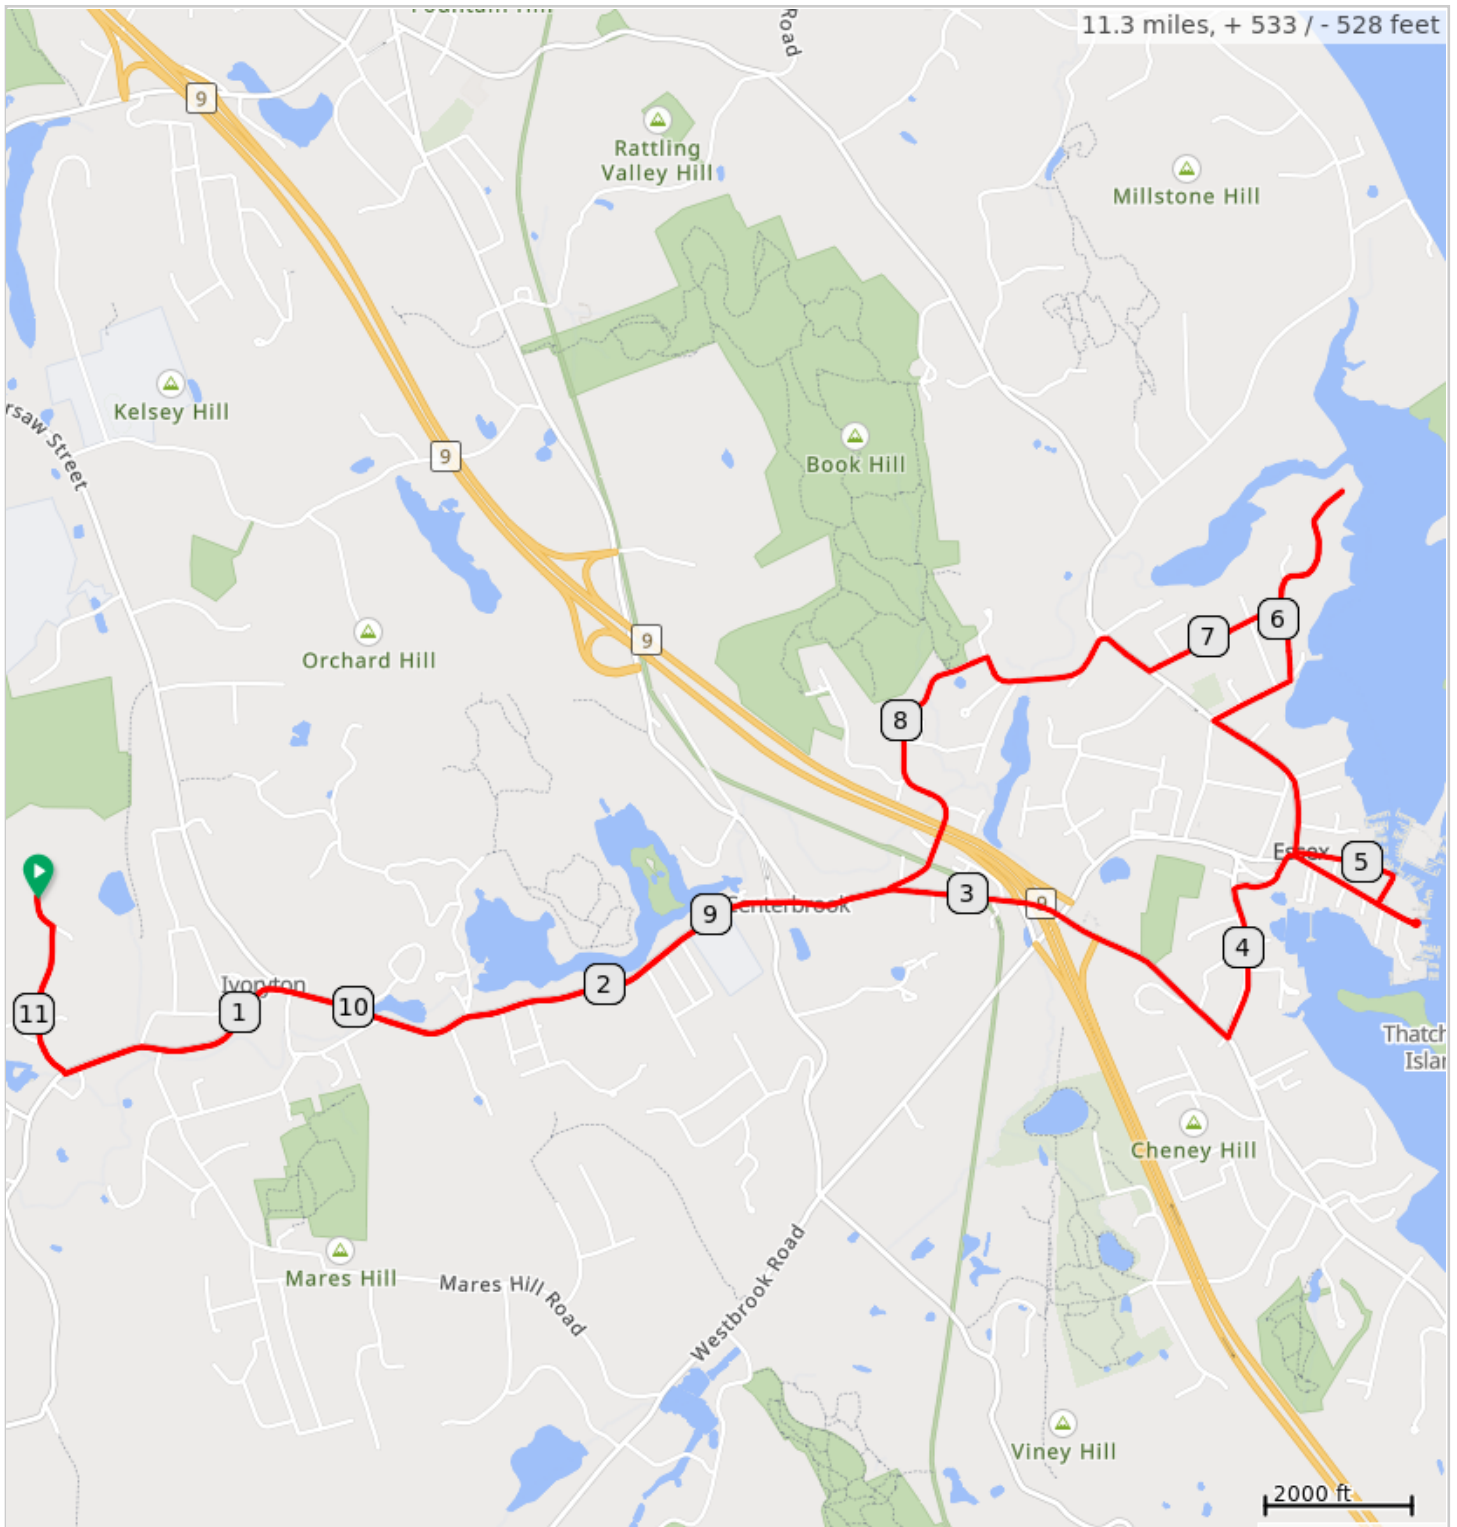

# 11.3 mile Ivoryton Monday night

GPS Link: <https://ridewithgps.com/routes/43266875>

11.3 mile Ivoryton Monday night

Dist	Type	Note
0.0		Start of route
0.1		R onto Ebony Lane
0.5		L onto Main Street
1.1		Straight through stop sign TCO Main St
3.2		Straight through traffic light TCO Saybrook Rd
3.8		Sharp L onto South Main Street
4.2		R onto South Main Street
4.3		Slight R at stop sign onto West Avenue
4.4		R onto Main Street
4.7		U turn at end,
4.8		R onto Ferry Street
4.9		L onto Pratt St
5.2		R onto North Main Street
5.6		R onto New City St

5.6 miles. +171/-296 feet

Dist	Type	Note
5.8		L onto Riverview St
6.0		R onto Foxboro Road
6.4		U turn at end
6.8		Straight TCO Maple Ave
7.2		R onto North Main Street
7.3		L onto Dennison Road
7.7		Bear L TCO Dennison Rd
8.5		Slight R onto Main Street, CT 154
10.2		Continue onto Main Street
10.8		R onto Ebony Lane
11.2		L onto Rosewood Lane
11.3		End of route

5.7 miles. +310/-136 feet