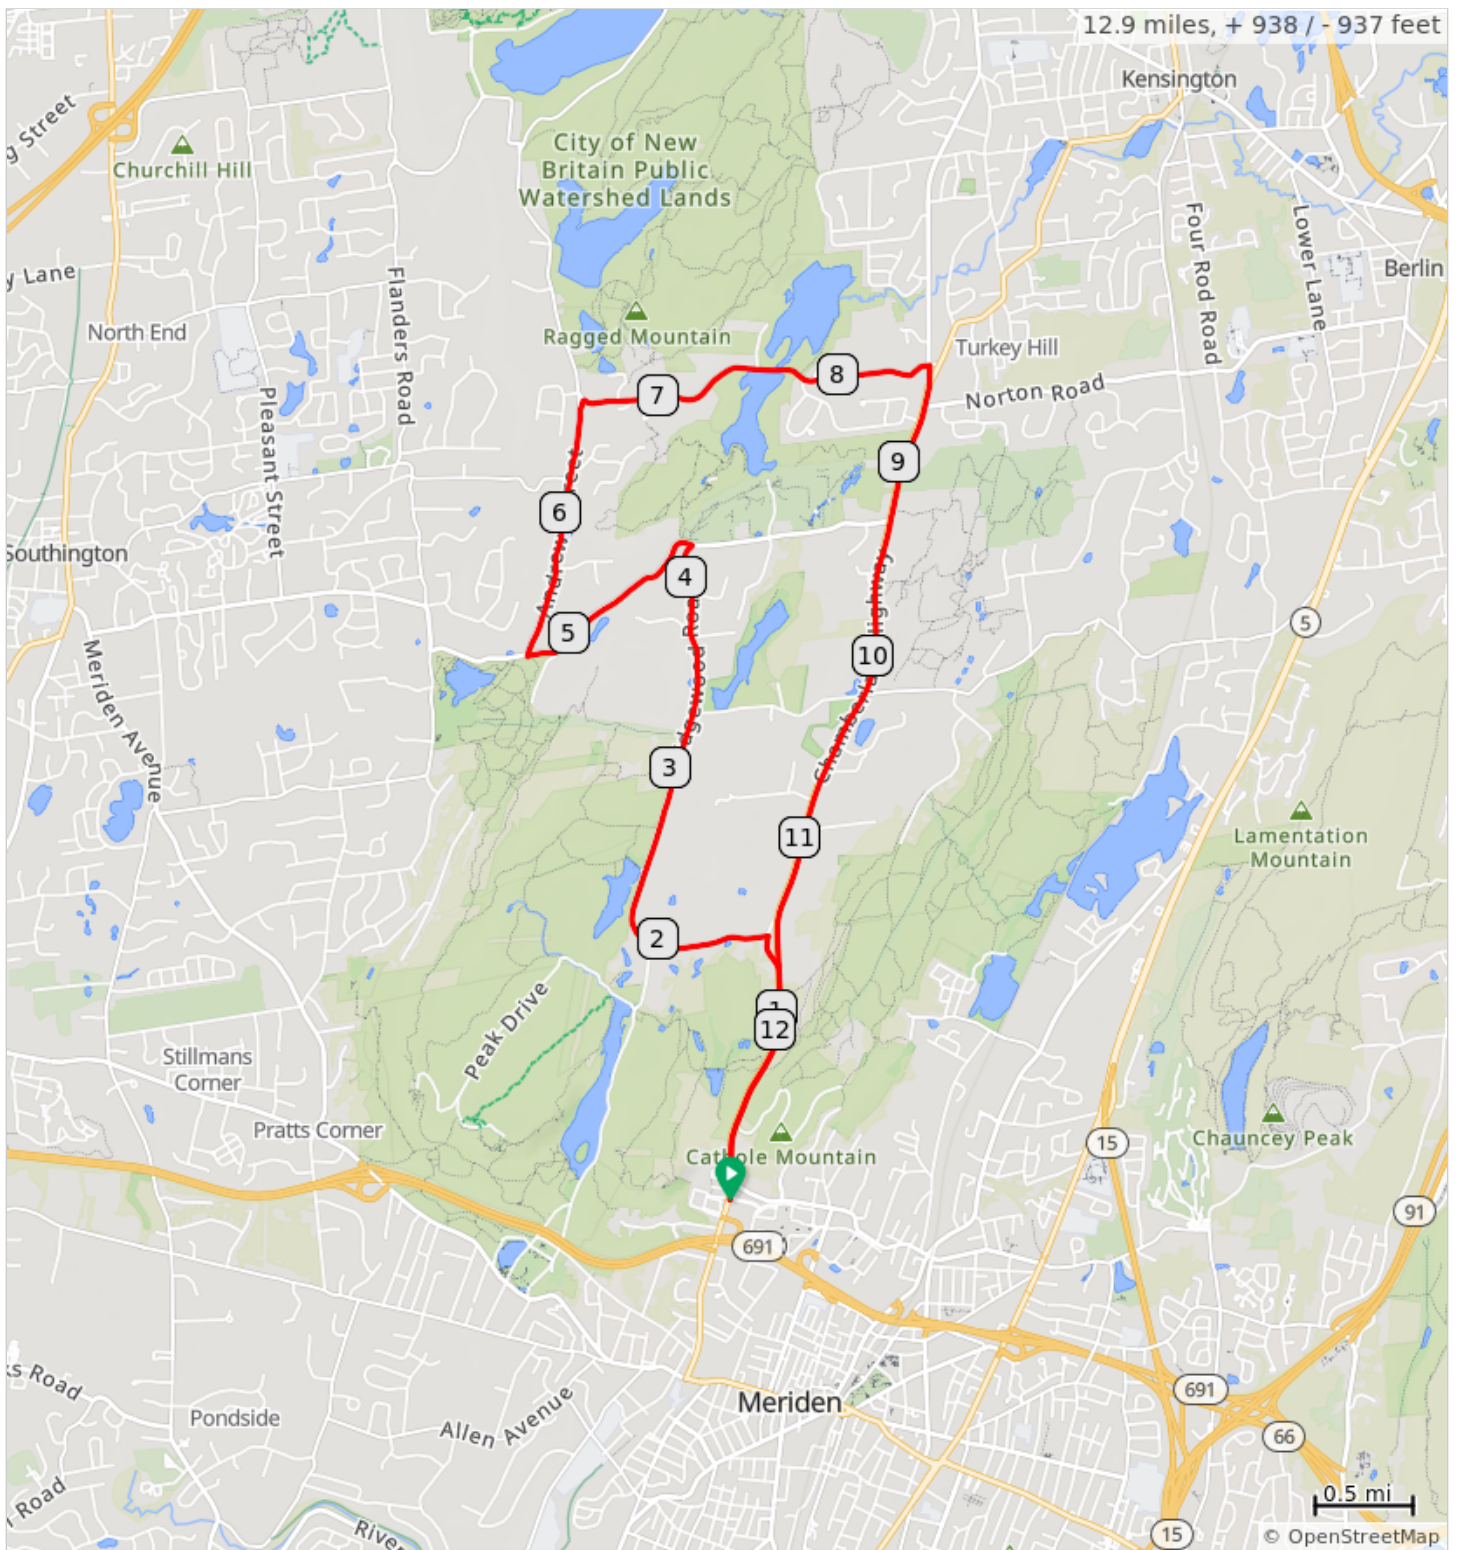

NSC Monday night Medium

GPS Link: <https://ridewithgps.com/routes/44076372>

NSC Monday night Medium (copy)

Dist	Type	Note
0.0		Start of route
1.2		Slight L onto Butler St
1.4		L onto Park Dr
2.0		R onto Edgewood Rd
4.2		L onto CT-364 W
5.3		R onto Andrews St
6.6		Slight R to stay on Andrews St
6.6		R onto Carey St
7.0		Continue onto Reservoir Rd
8.5		R onto CT-71A S
8.6		Continue onto CT-71 S
12.9		End of route

12.9 miles. +916/-917 feet