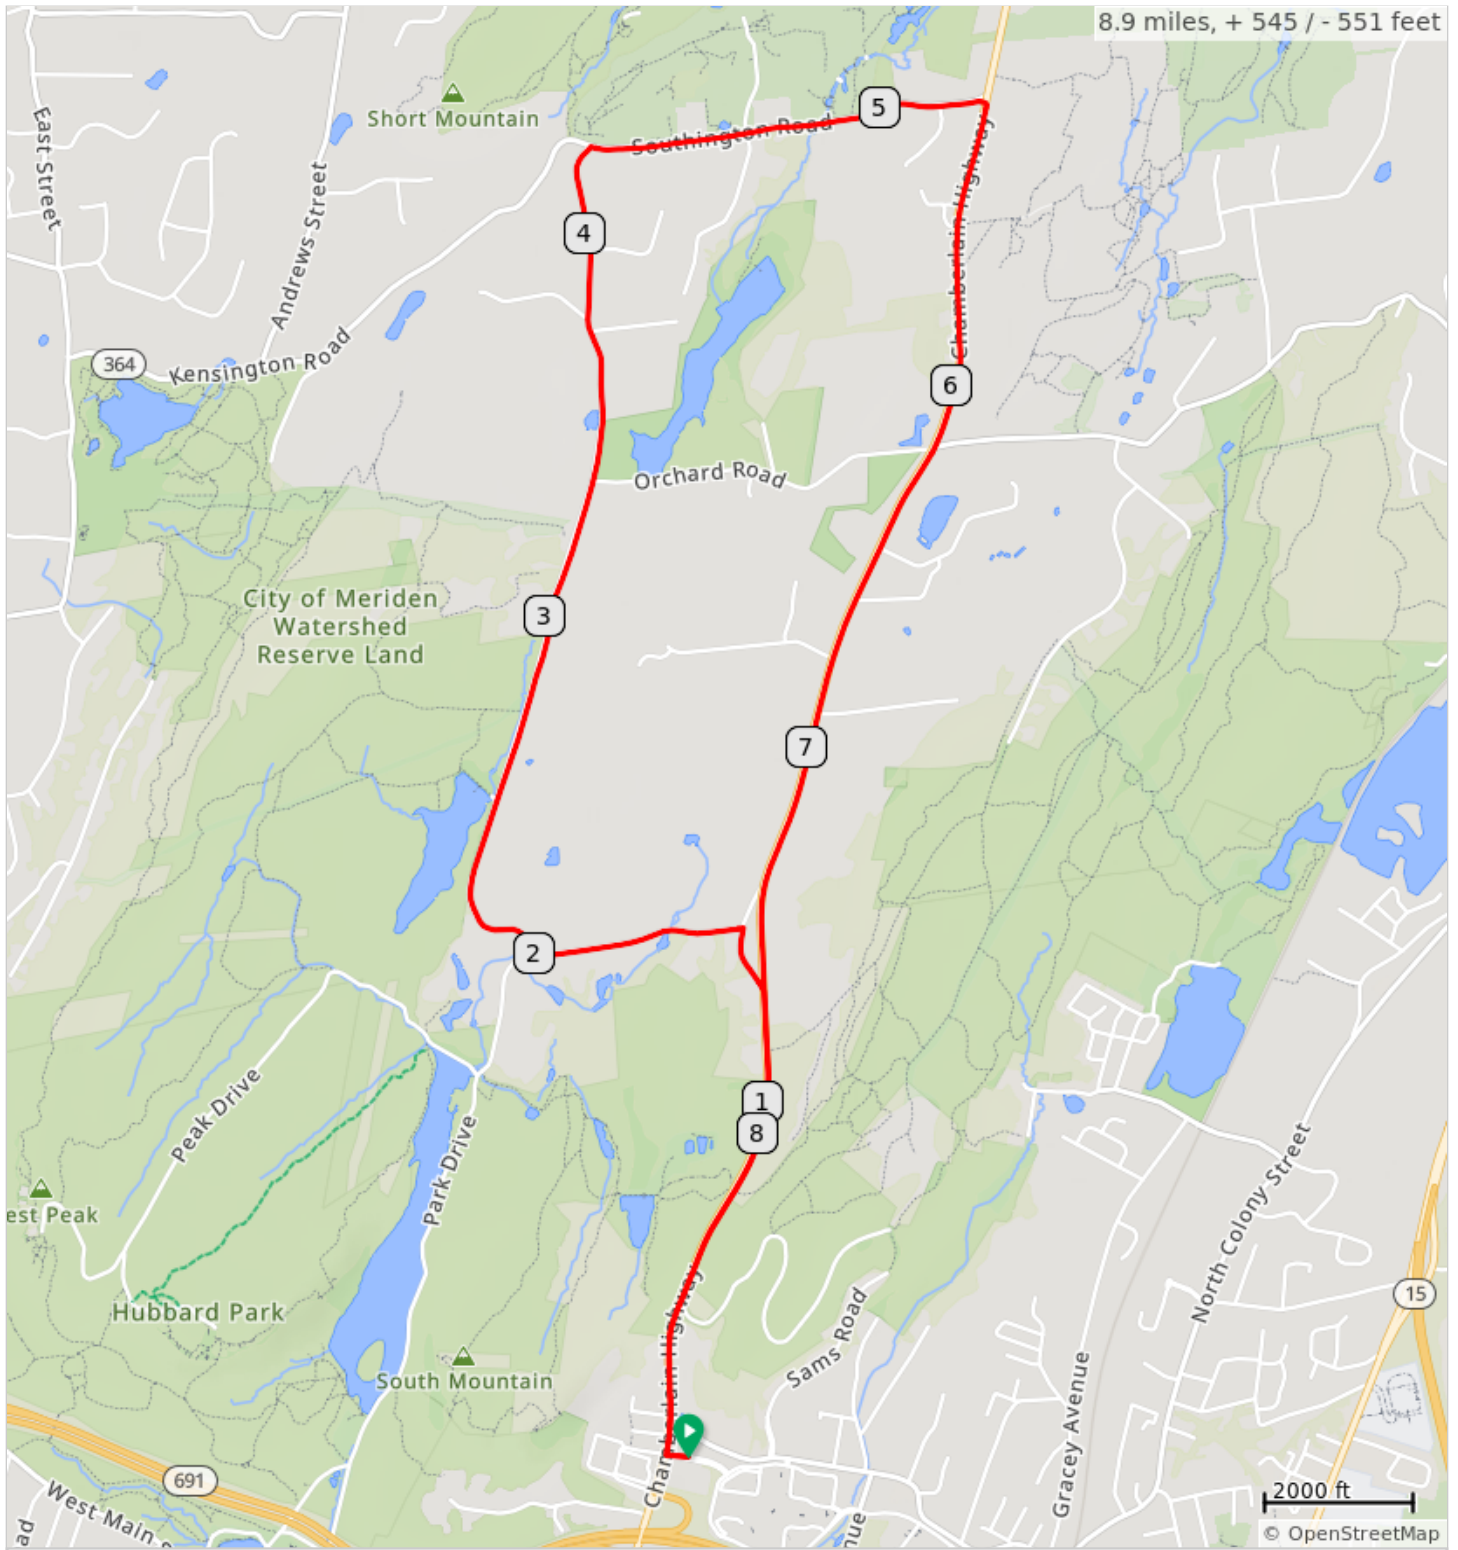

Bruce's Short

GPS Link: <https://ridewithgps.com/routes/14390456>

Bruce's Short (copy)

Dist	Type	Note
0.0	📍	Start of route
0.1	➔	R onto CT-71 N
1.3	➡	Slight L onto Butler St
1.5	➡	L onto Park Dr
2.0	➔	R onto Edgewood Rd
4.2	➔	R onto CT-364 E
5.3	➔	R onto CT-71 S
8.9	➡	L onto Coldspring Ave
8.9	📍	End of route

8.9 miles. +516/-513 feet