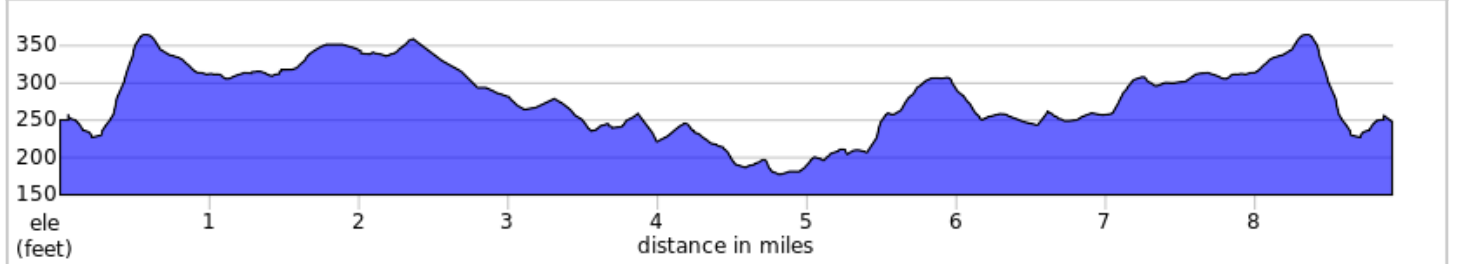

Bruce's Short

GPS Link: <https://ridewithgps.com/routes/14390456>

Bruce's Short (copy)

Dist	Type	Note
0.0	📍	Start of route
0.1	➔	R onto CT-71 N
1.3	➡	Slight L onto Butler St
1.5	➡	L onto Park Dr
2.0	➔	R onto Edgewood Rd
4.2	➔	R onto CT-364 E
5.3	➔	R onto CT-71 S
8.9	➡	L onto Coldspring Ave
8.9	📍	End of route

8.9 miles. +516/-513 feet